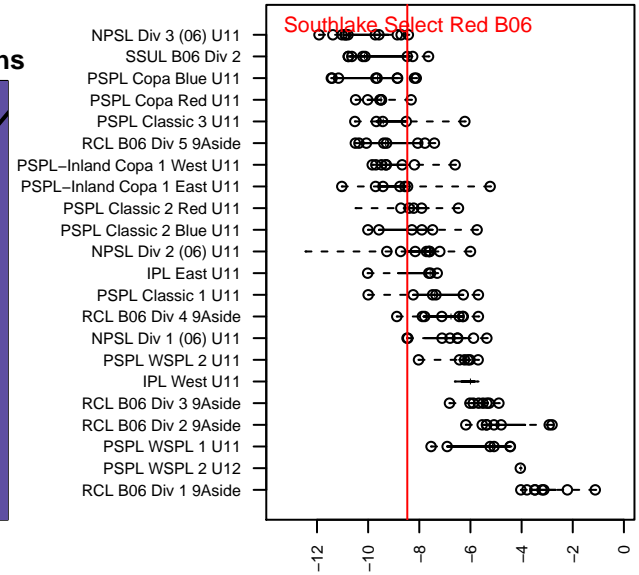

Southlake Select Red B06

Southlake Select SC
 Newcastle, WA
 B06 total strength=443
 attack=0.39 defense=0.21
 fall league = SSUL B06 Div 2

alt names used:
 Southlake Select B06 Red
 Southlake select B06
 Southlake select B06
 Southlake Select B06 Red
 Southlake-GRTYSA B06
 Southlake Select B06 Red

Venues played:
 2016 KCC BU11 A
 2016 KCC BU11
 2016 Blast Off B2006 B
 2016 Xtreme Cup BU11 Gold
 2016 SSUL B06 Division 2
 2016 Founders Cup B06 Div A

Southlake Select Red B06
 Dots are actual minus expected GF (blue circles) and GA (red triangles).
 Blue line is smoothed change in attack strength. Red is smoothed change in defense strength.

**attack and defense variance (black dot)
relative to other teams
and top 10 in region**

**attack and defense rating
relative to others at age
and all opponents in last 13 months**

Performance relative to 13 month average